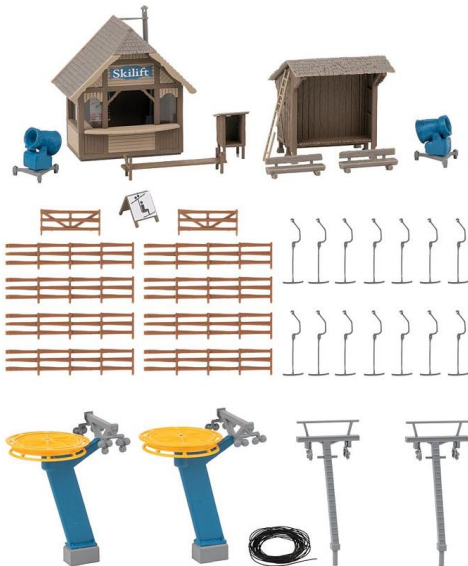

Contents: 2 Christmas market stalls, carousel, icicles, snow powder, white paint

134001 2 Christmas market stands (19,99)

134002 2 Christmas market stands with illuminated Christmas tree (29,99)

Christmas market magic on the HO model railroad. A gingerbread and mini-café stall full of treats with matching bar tables invite you to stay and relax.

Model making for Christmas too. The pre-Christmas spirit on the HO model railroad with atmospherically lit and snow-covered Christmas tree and two classic Christmas market stalls. Fairy lights with LEDs included.

- Connection: 5 V, DC voltage
- 20 warm white LEDs
- Total length: 400 mm

181245 Christmas tree with lighting (17,99)

134003 Tow lift with kiosk (47,99)

Childhood memories or the light-hearted mood of a day spent skiing can be creatively transformed into a winter landscape on the HO model railroad layout with the classic T-bar lift and many associated and matching accessories, such as two ski lift houses, snow cannons, fences, and benches.

190028 FALLER Advent Calendar Figures **H0** (39,99)

272001 FALLER Advent Calendar Figures **N** (39,99)

The run up to Christmas is advent calendar season. Behind each little door of this Christmas-themed treasure is one of the popular H0 miniature figures that make every modelling scene so colourful and lively.