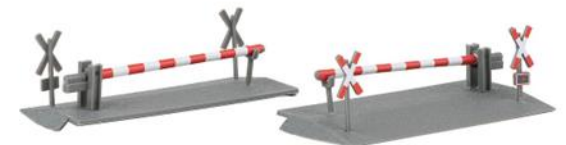

190137 Feldkirchen Railway station Promotional-Set (49,99)

All aboard, please! This station set includes a typical rural station with a beautiful grey stone façade and a partially covered platform, plus a two-story freight shed with a loading ramp and a small stationmaster's cottage with 2 barriers to create a railroad crossing.

Contents: Railroad station, freight shed, stationmaster's cottage, railroad crossing