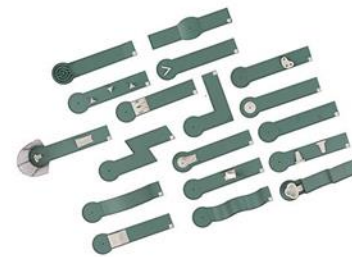

190136 Leisure time Promotional-Set (49,99)

Everybody's favourite memory: the nostalgic outdoor village or small town swimming pool. The entrance area with turnstile, kiosk and cash desk as well as the changing rooms, the swimming pool, open-air showers, sun loungers with umbrellas, a lovingly designed playground with table tennis tables, various climbing equipment, slide and a diverse mini golf course all invite you to enjoy a carefree summer's day.

Contents: Entrance area, swimming pool, outdoor showers, sunbeds, sunshades, playground, table tennis tables, mini golf course